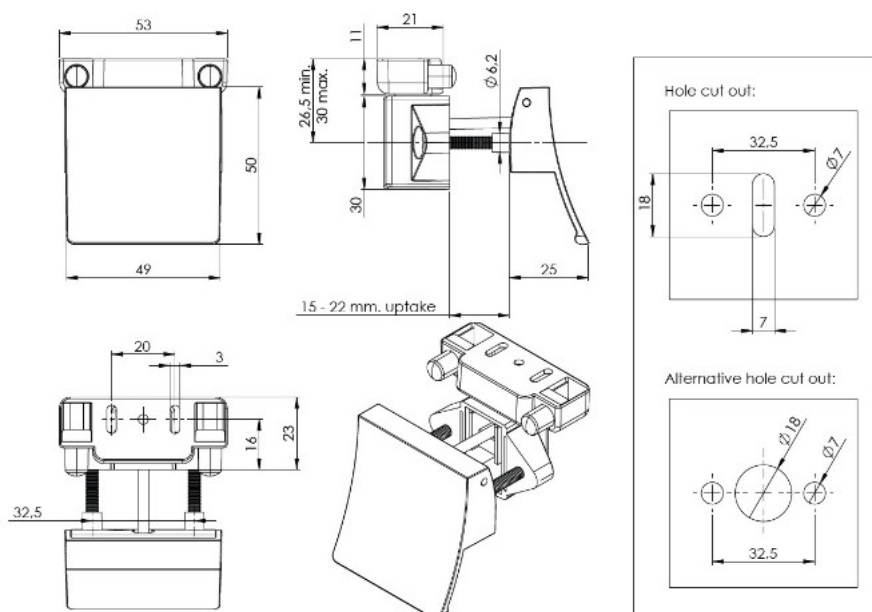

PRODUCT SHEET

Description:

Slam Lock "RV", W/Lift Handle "L", 15-22mm, SS-Look, Zamak Handle & Grey ABS Housing, Incl. Grey ABS Striker W/Spring, Tension

Item number:

14.03.077-0

Units	Box	Carton	HS Code	Barcode
Pcs.	10	100	8301300000	
				5704866518376